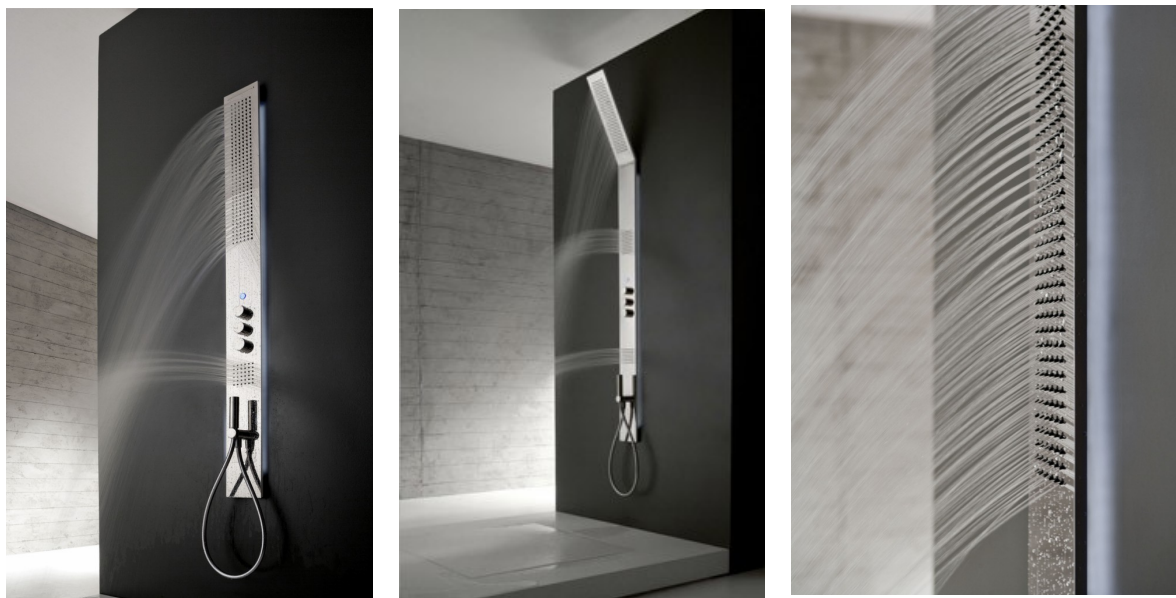

OBLIQUA

Design Roberto Innocenti

OBLIQUA is a new design shower which has a vertically developed shower head to create a simple, minimal look.

The extremely slender OBLIQUA adheres to the wall with an innate elegance, naturally and delicately blending into the ambient. The clean, essential lines of OBLIQUA, complete with accessories, harmonize perfectly with any bathroom furnishing solution.

OBLIQUA's sensational, comforting water flow will both astound and satisfy the user. It is achieved through the innovative directional Flyfall Rain System that offers perfect control of water flow direction, reducing the area of water fall on the floor. This feature makes it possible to install OBLIQUA in any type of bathroom, including very small ambients.

OBLIQUA is available in three versions (with slanted head, without slanted head and without slanted head with separate hand shower) each of which is available in a semi-recessed version with white LED backlighting and a built-in version without backlighting.

This shower system has been designed for normal personal hygiene as well to enhance psycho-physical relaxation. All the models have a thermostatic mixer with high flow regulator cartridge, filters/lock and 1/2" inlets and outlets. There are also four outlets controlled by two diverters with stop (rain showerhead, waterfall, body spray, hand shower).